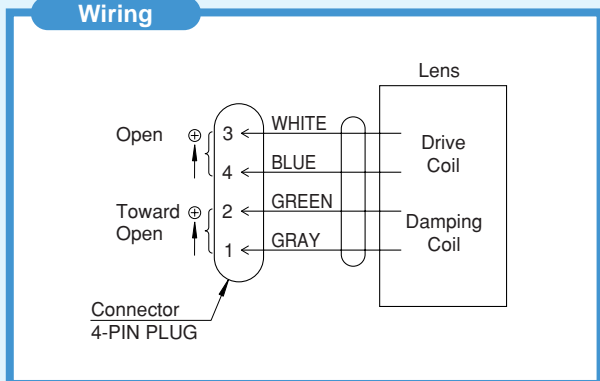

**For Security
Vari-Focal**

MP³ MEGA PIXELS

YV3.3×15SA-SA2

Applicable camera (model)

1	2/3	1/2	1/3	1/4
---	-----	-----	-----	-----

3.3×

New!

VARI Vari-Focal	TELE Telephoto Long Focal	3 Mega For Megapixel Camera	DC DC Auto Iris	CS-mt CS Mount	METAL Metal Mount	N D ND Filter
				230 Long Cable	AT Aspherical Lens	F1.5 Wide Aperture Rate

*Photograph is a similar model.

- High image-quality monitoring with optical performance supporting 3 megapixels.
- f15-30mm, 3.3X telephoto application lens
- Compact and lightweight design, best suited for use with dome cameras.
- Designed to maximize optical performance with high-accuracy aspheric lens, low-dispersion glass, and high refractive-index glass.
- Built-in ND filter of T360, supporting high sensitivity cameras.

Focal Length (mm)		15~50 (3.3×	
Iris Range		F1.5 ~ T360 (Equivalent to F360)	
Operation	Zoom	Manual	
	Focus	Manual	
	Iris	Auto (DC Type) (*1)	
Angle Of View (H×V)	1/3"	WIDE	18°08' × 13°34'
		TELE	5°35' × 4°12'
	1/4"	WIDE	13°34' × 10°10'
		TELE	4°12' × 3°10'
Focusing Range (From Front Of The Lens) (m)		∞ ~ 0.8	
Object Dimensions at M.O.D. (H×V) (mm)	1/3"	WIDE	271 × 202
		TELE	87 × 66
	1/4"	WIDE	202 × 151
		TELE	66 × 49
Back Focal Distance (in air) (mm)		10.03	
Exit Pupil Position (From Image Plane) (mm)		-36	
Filter Thread (mm)		—	
Mount		CS	
Mass (g)		60	
Coil Resistance		Drive Coil	190Ω
		Damping Coil	500Ω
Current Consumption		23mA (Max.) at DC 4V	
Remarks	• With Metal Mount (*1) When power is turned off, iris will automatically close. YV3.3×15SA-SA2L : Long Cable Type (230mm)		