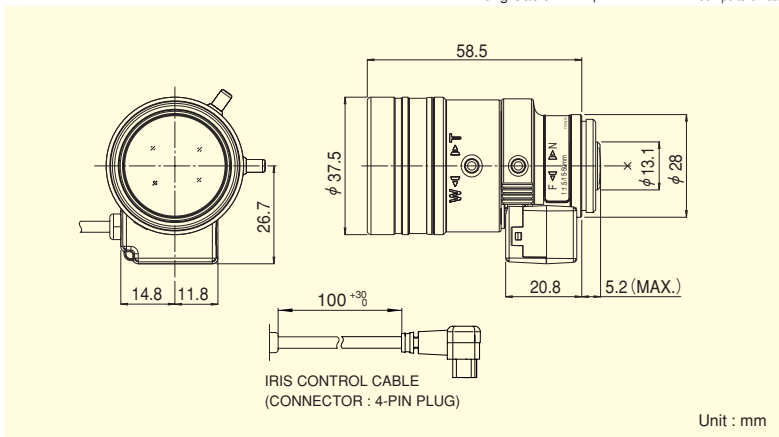

**For Security
Vari-Focal**

MP³ MEGA PIXELS

YV3.3×15SA-SA2

Applicable camera (model)

1	2/3	1/2	1/3	1/4
---	-----	-----	-----	-----

3.3×

New!

VARI Vari-Focal	TELE Telephoto Long Focal	3 Mega For Megapixel Camera	DC DC Auto Iris	CS-mt CS Mount	METAL Metal Mount	N D ND Filter
				230 Long Cable	AT Aspherical Lens	F1.5 Wide Aperture Rate

*Photograph is a similar model.

- High image-quality monitoring with optical performance supporting 3 megapixels.
- f15-30mm, 3.3X telephoto application lens
- Compact and lightweight design, best suited for use with dome cameras.
- Designed to maximize optical performance with high-accuracy aspheric lens, low-dispersion glass, and high refractive-index glass.
- Built-in ND filter of T360, supporting high sensitivity cameras.

Focal Length (mm)		15~50 (3.3×	
Iris Range		F1.5 ~ T360 (Equivalent to F360)	
Operation	Zoom	Manual	
	Focus	Manual	
	Iris	Auto (DC Type) (*1)	
Angle Of View (H×V)	1/3"	WIDE	18°08' × 13°34'
		TELE	5°35' × 4°12'
	1/4"	WIDE	13°34' × 10°10'
		TELE	4°12' × 3°10'
Focusing Range (From Front Of The Lens) (m)		∞ ~ 0.8	
Object Dimensions at M.O.D. (H×V) (mm)	1/3"	WIDE	271 × 202
		TELE	87 × 66
	1/4"	WIDE	202 × 151
		TELE	66 × 49
Back Focal Distance (in air) (mm)		10.03	
Exit Pupil Position (From Image Plane) (mm)		-36	
Filter Thread (mm)		—	
Mount		CS	
Mass (g)		60	
Coil Resistance		Drive Coil	190Ω
		Damping Coil	500Ω
Current Consumption		23mA (Max.) at DC 4V	
Remarks	• With Metal Mount (*1) When power is turned off, iris will automatically close. YV3.3×15SA-SA2L : Long Cable Type (230mm)		